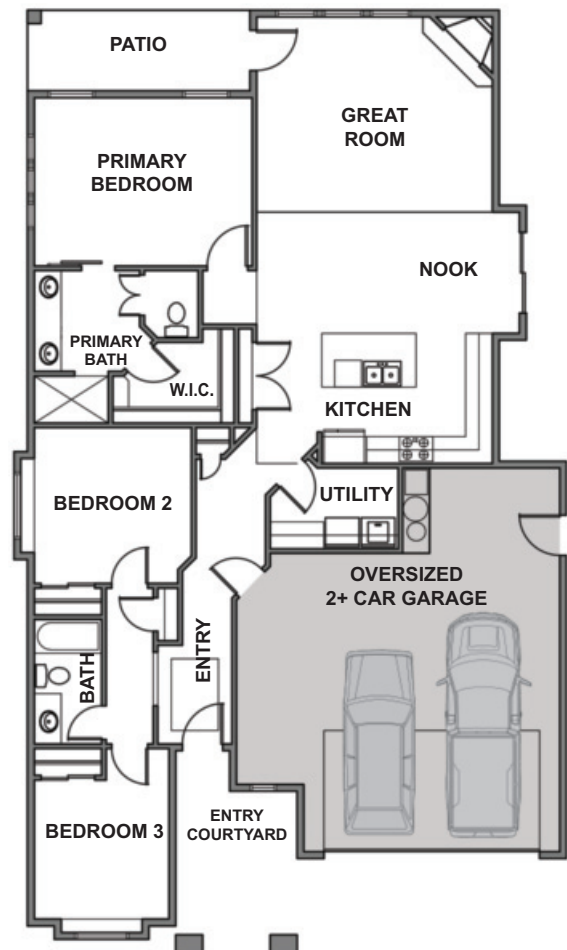

YOUR HOME • OUR PASSION