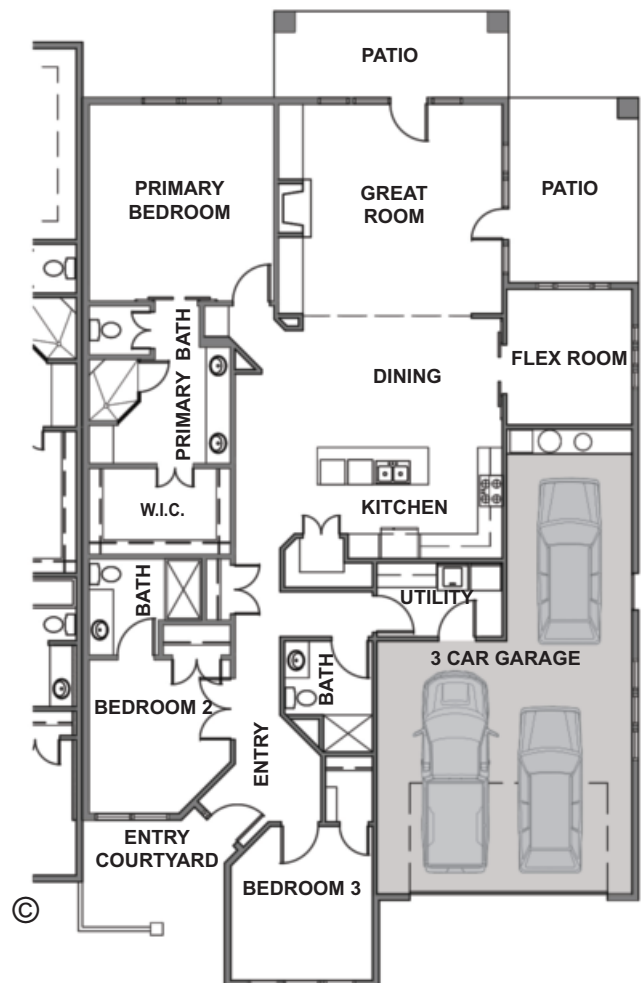

YOUR HOME • OUR PASSION