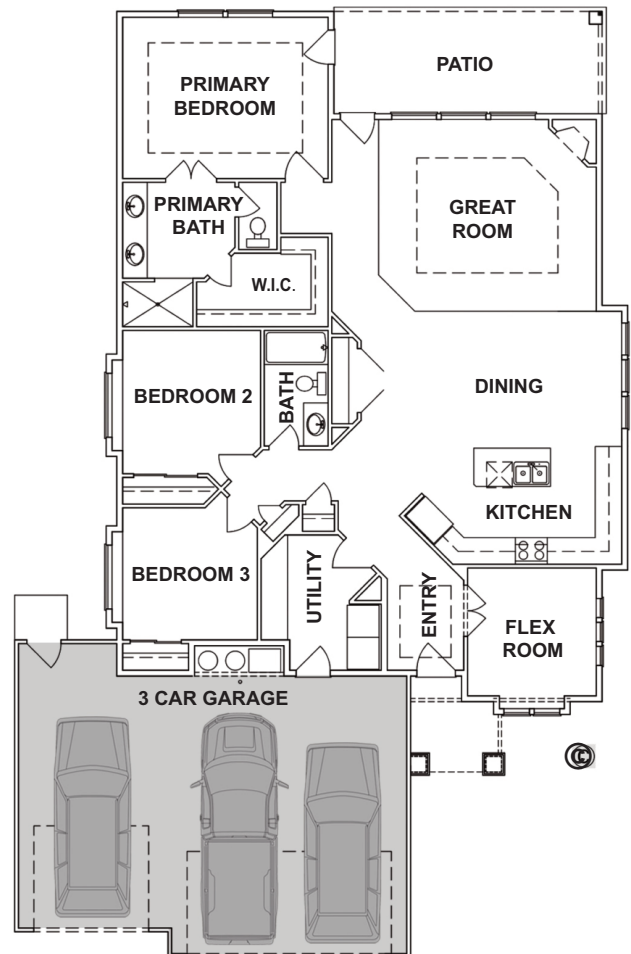

YOUR HOME • OUR PASSION

GALLERY HOMES BY VARRIALE | (208) 888-3340 | SHANNAN@GALLERYHOMESIDAHO.COM