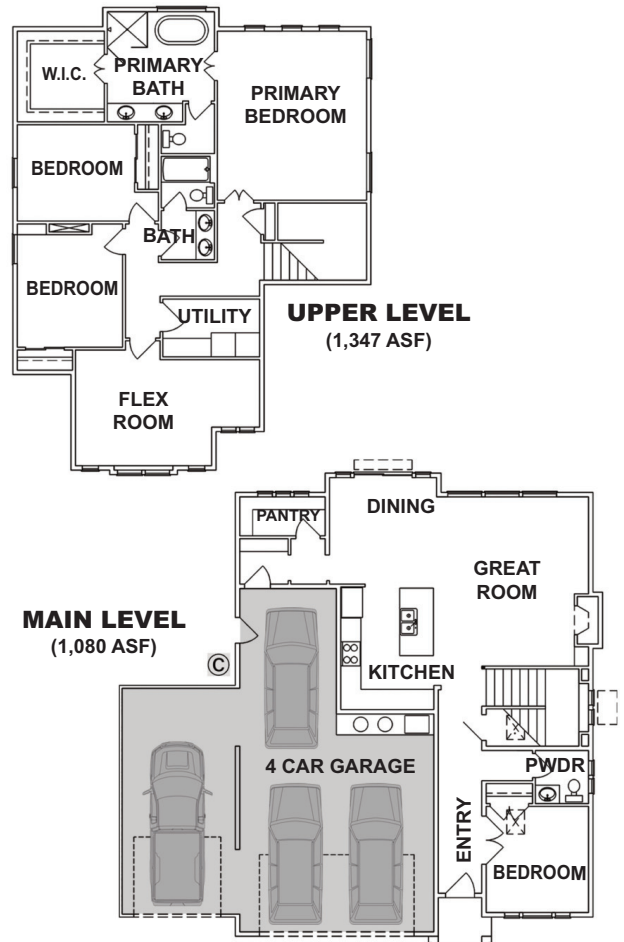

YOUR HOME • OUR PASSION

GALLERY HOMES BY VARRIALE | (208) 888-3340 | SHANNAN@GALLERYHOMESIDAHO.COM