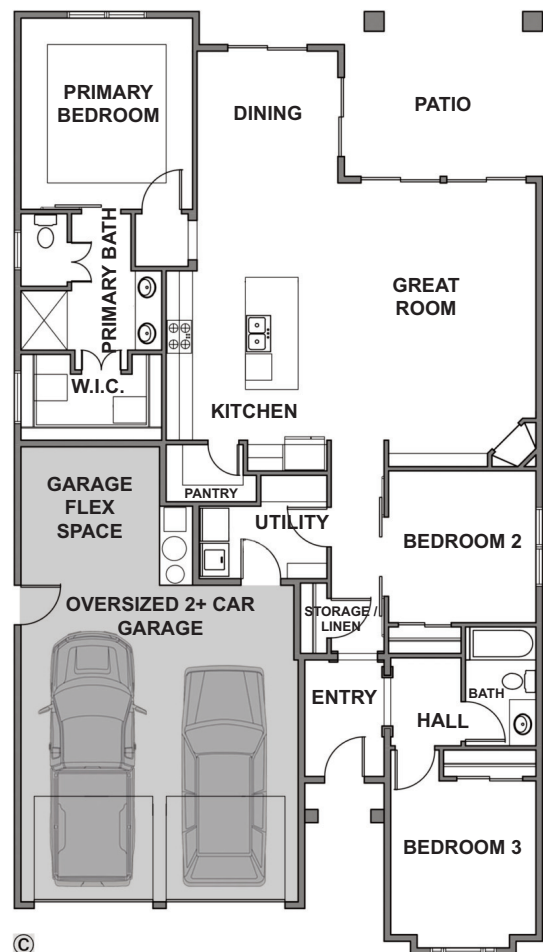

YOUR HOME • OUR PASSION