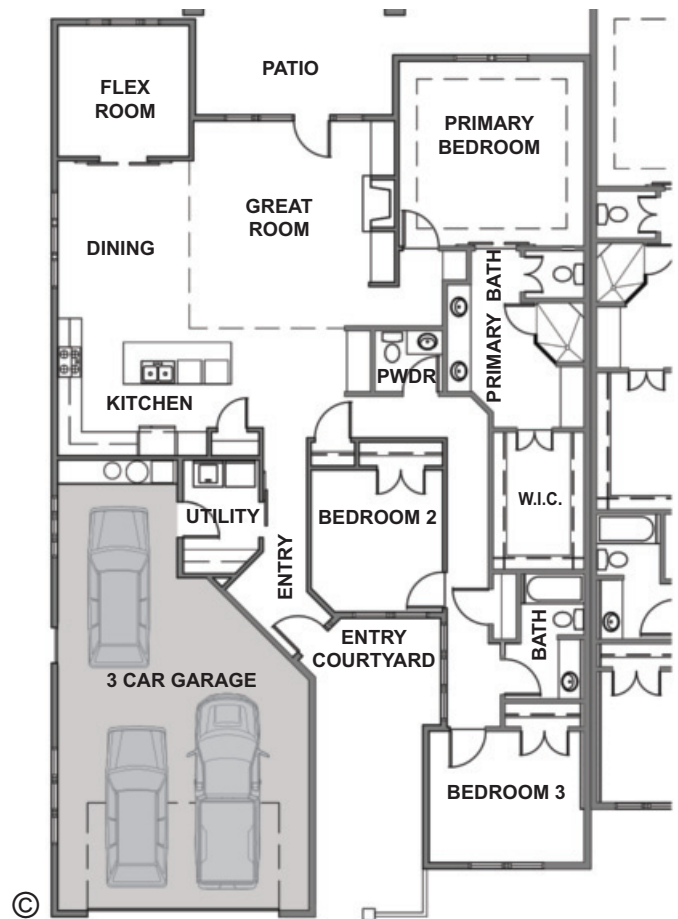

YOUR HOME • OUR PASSION