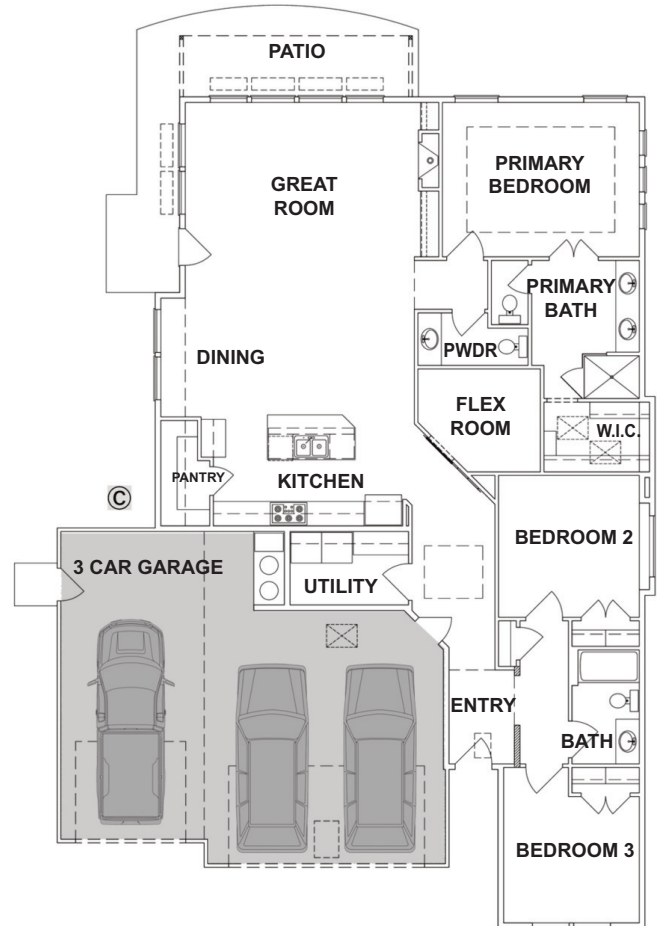

YOUR HOME • OUR PASSION

GALLERY HOMES BY VARRIALE | (208) 888-3340 | SHANNAN@GALLERYHOMESIDAHO.COM