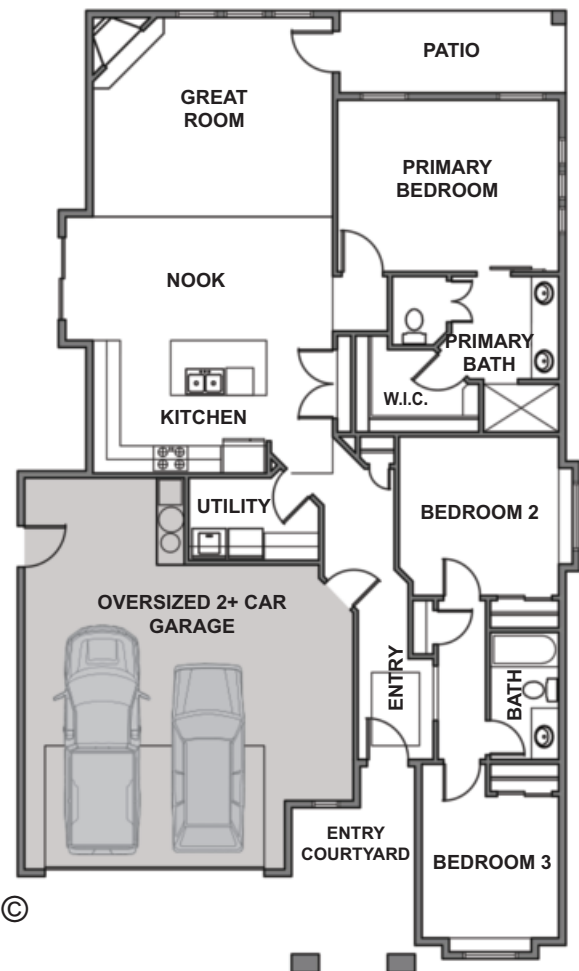

YOUR HOME • OUR PASSION

GALLERY HOMES BY VARRIALE | (208) 888-3340 | SHANNAN@GALLERYHOMESIDAHO.COM